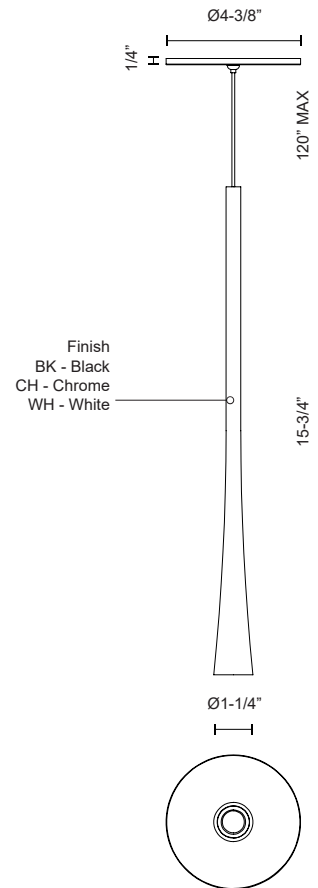

TAPER PD15816 PENDANTS

PROJECT

PD15816-BK
Black

PD15816-CH
Chrome

PD15816-WH
White

SPECIFICATION DETAILS

Fixture Dimensions	D1-1/4" x H15-3/4"
Light Source	LED with DC Driver
Wattage	7W
Total Lumens	510lm
Delivered Lumens	BK-417lm; CH-434lm; WH-440lm;
Voltage	120V
Color Temperature	3000K
CRI (Ra)	90CRI
Optional Color Temps	2700K - 5000K Available, Minimum Order Quantities Apply
LED Rated Life	50,000 hours
Dimming	100% - 10%, TRIAC or ELV Dimmer (Not Included)
Diffuser Details	Acrylic Lens
Adjustable	Yes
Wire Length	120" Max
Wire Type	BK, CH - Black Coaxial Wire; WH - White Coaxial Wire;
Minimum Hang Height	20"
Sloped Ceiling Adaptable	Yes
Location	Dry
CEC Title 24 JA8	Yes, JA8-2022
Canopy Dimensions	D4-3/8" x H1/4"
Paint Finish	BK02; CH01; WH02;

* For custom options, consult factory for details.

* For warranty information, please visit www.kuzcolighting.com/warranty

DESCRIPTION

Slightly offset from the suspension cable the die-cast aluminum body repeats linear verticality with an elongated stem that flows into the conical shade. Concealing functionality in an elegant form the X lamp head integrates an LED spot assembly simultaneously serving as heatsink. The exaggerated tubular length provides aesthetic detail while acting as hang straight. Available in several curated finishes.